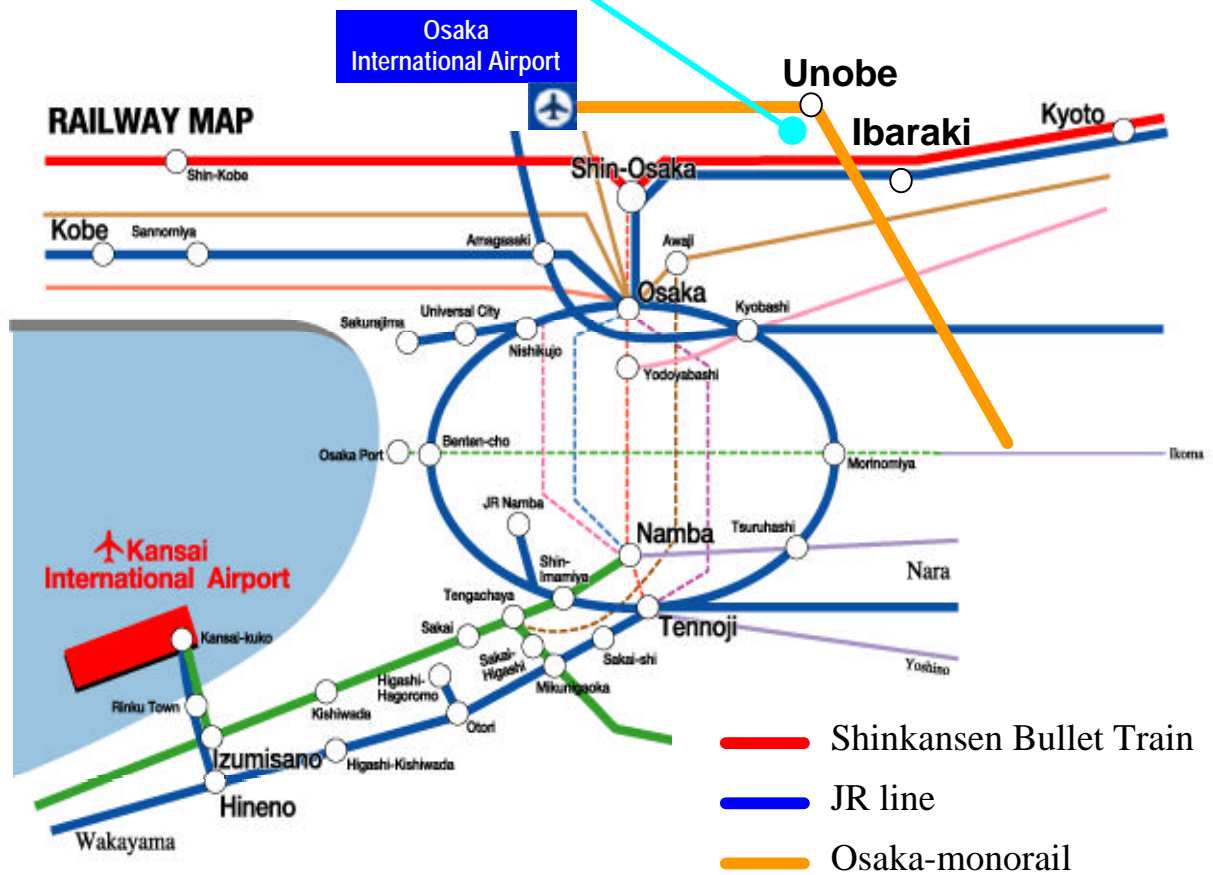

**Panahills Osaka**

### Traffic Access;

**JR SIN-OSAKA station to JR IBARAKI station --- 10min. by JR-line**

**Kansai International Airport to JR IBARAKI station --- 100min. by JR-line**

**Osaka International Airport to UNOBE station --- 20min. by Osaka-monorail**

**JR IBARAKI station to Panahills --- 5 –10min. by TAXI**

**UNOBE station to Panahills --- 5 min. on foot**